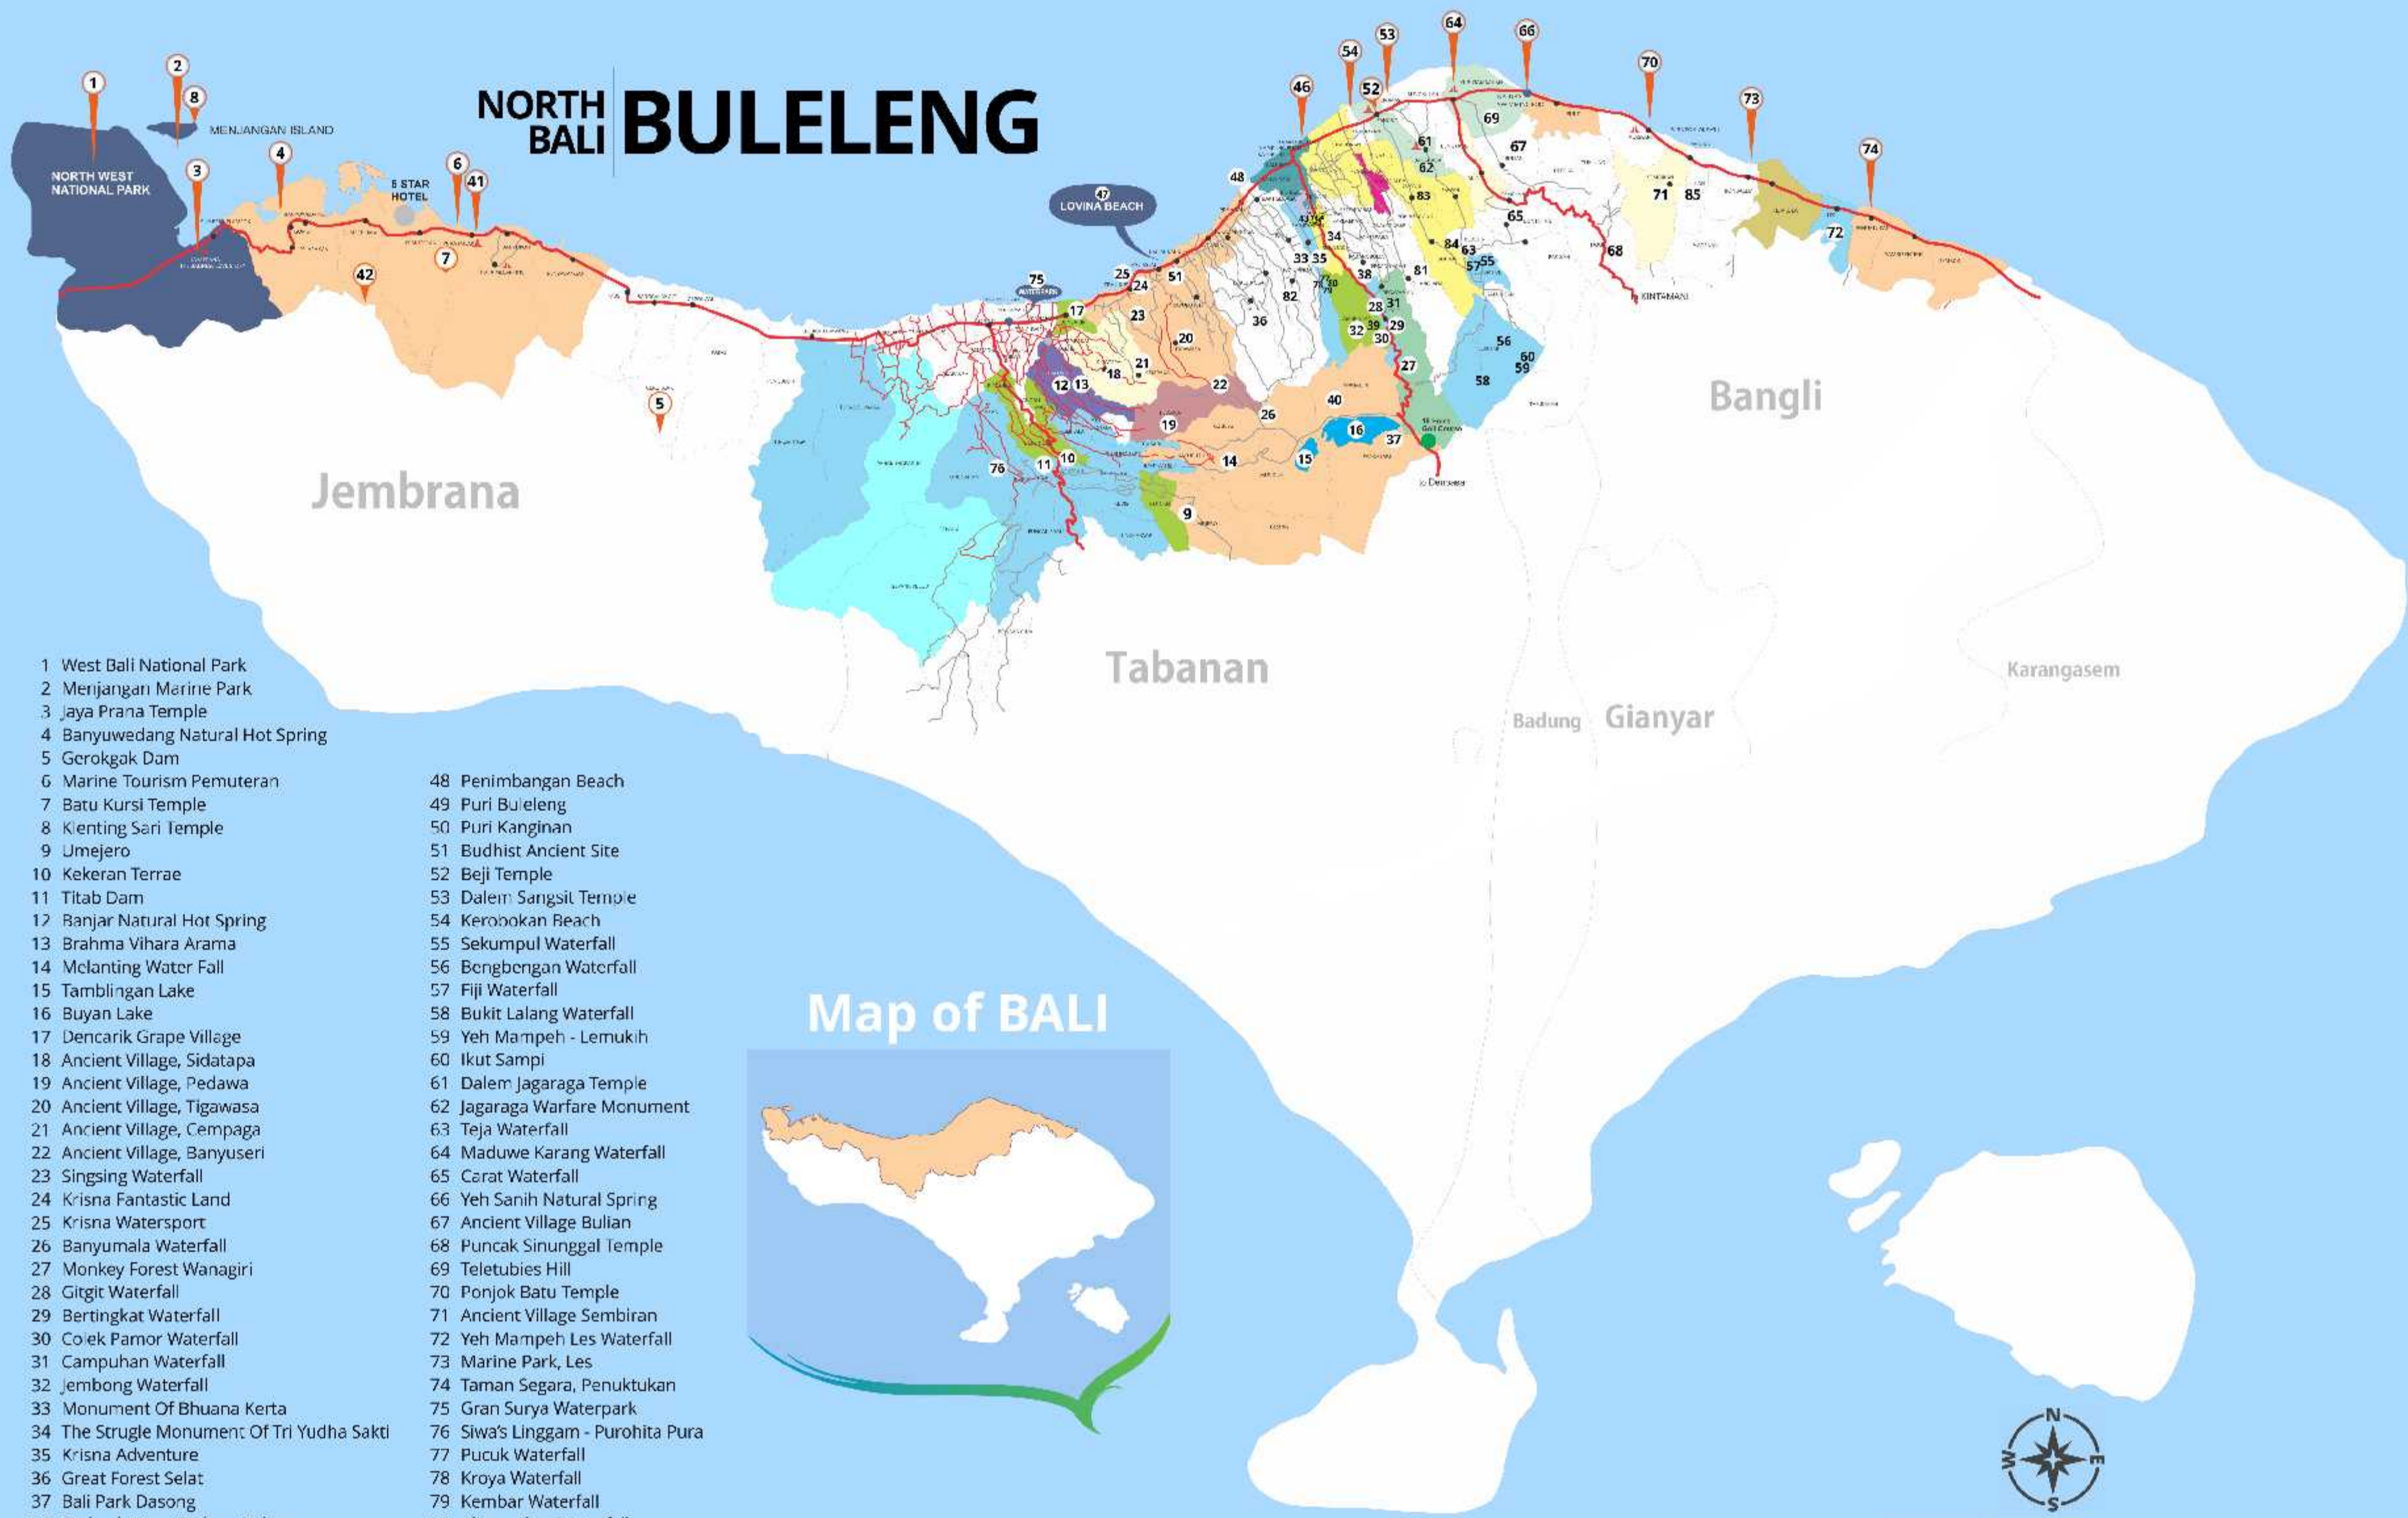

# NORTH BALI BULELENG

- 1 West Bali National Park
- 2 Merjangan Marine Park
- 3 Jaya Prana Temple
- 4 Banyuwedang Natural Hot Spring
- 5 Gerokgak Dam
- 6 Marine Tourism Pemuteran
- 7 Batu Kursi Temple
- 8 Kienting Sari Temple
- 9 Umejero
- 10 Kekeeran Terrae
- 11 Titab Dam
- 17 Banjar Natural Hot Spring
- 13 Brahma Vihara Arama
- 14 Melanting Water Fall
- 15 Tamblingan Lake
- 16 Buyan Lake
- 17 Dencarik Grape Village
- 18 Ancient Village, Sidatapa
- 19 Ancient Village, Pedawa
- 20 Ancient Village, Tigawasa
- 21 Ancient Village, Cempaga
- 22 Ancient Village, Banyuseri
- 23 Singasing Waterfall
- 24 Krisna Fantastic Land
- 25 Krisna Watersport
- 26 Banyumala Waterfall
- 27 Monkey Forest Wanagiri
- 28 Gitgit Waterfall
- 29 Bertingkat Waterfall
- 30 Colek Pamor Waterfall
- 31 Campuhan Waterfall
- 32 Jembong Waterfall
- 33 Monument Of Bhuana Kerta
- 34 The Struggle Monument Of Tri Yudha Sakti
- 35 Krisna Adventure
- 36 Great Forest Selat
- 37 Bali Park Dasong
- 38 Prakpak War - Padang Bulia
- 39 Bali Sport Canyoning
- 40 Cinta Waterfall
- 41 Pulaki Temple
- 42 Pengumbahan Waterfall
- 43 Singa Ambara Raja Monument
- 44 Gedong Krtya
- 45 Buleleng Museum
- 46 Ex - Harbour Buleleng
- 47 Lovina Beach